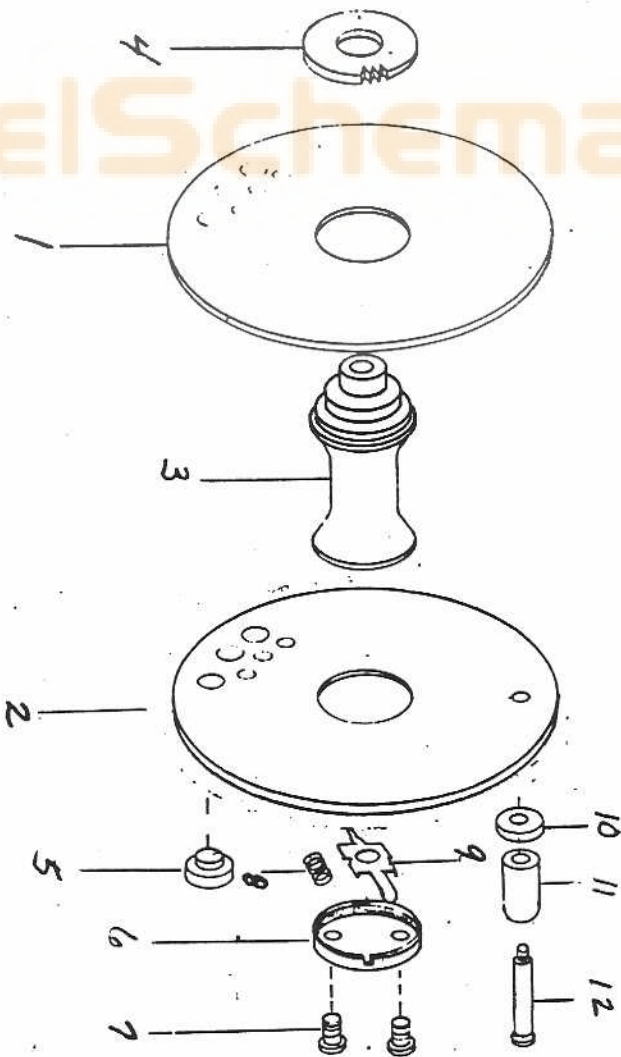

47-5

	PART NUMBER	QUANTITY
1	769-H REAR SPOOL SIDE	1
2	212-H FRONT SPOOL SIDE	1
3	841 HUB	1
4	743 RATIONET GEAR	1
5	NOT NEEDED	
6	251 SPOOL SHP	1
7	203 SCREWS ITEM #1.25X1.4"	
8	253-S SPRING	1
9	252 SHOCK LOCK	1
10	162 GRANK KNOB JACKET	1
11	163 GRANK KNOB (WHITE)	1
12	250 SPRINK KNOB ROLLER PIN	1
13		
14		
15		